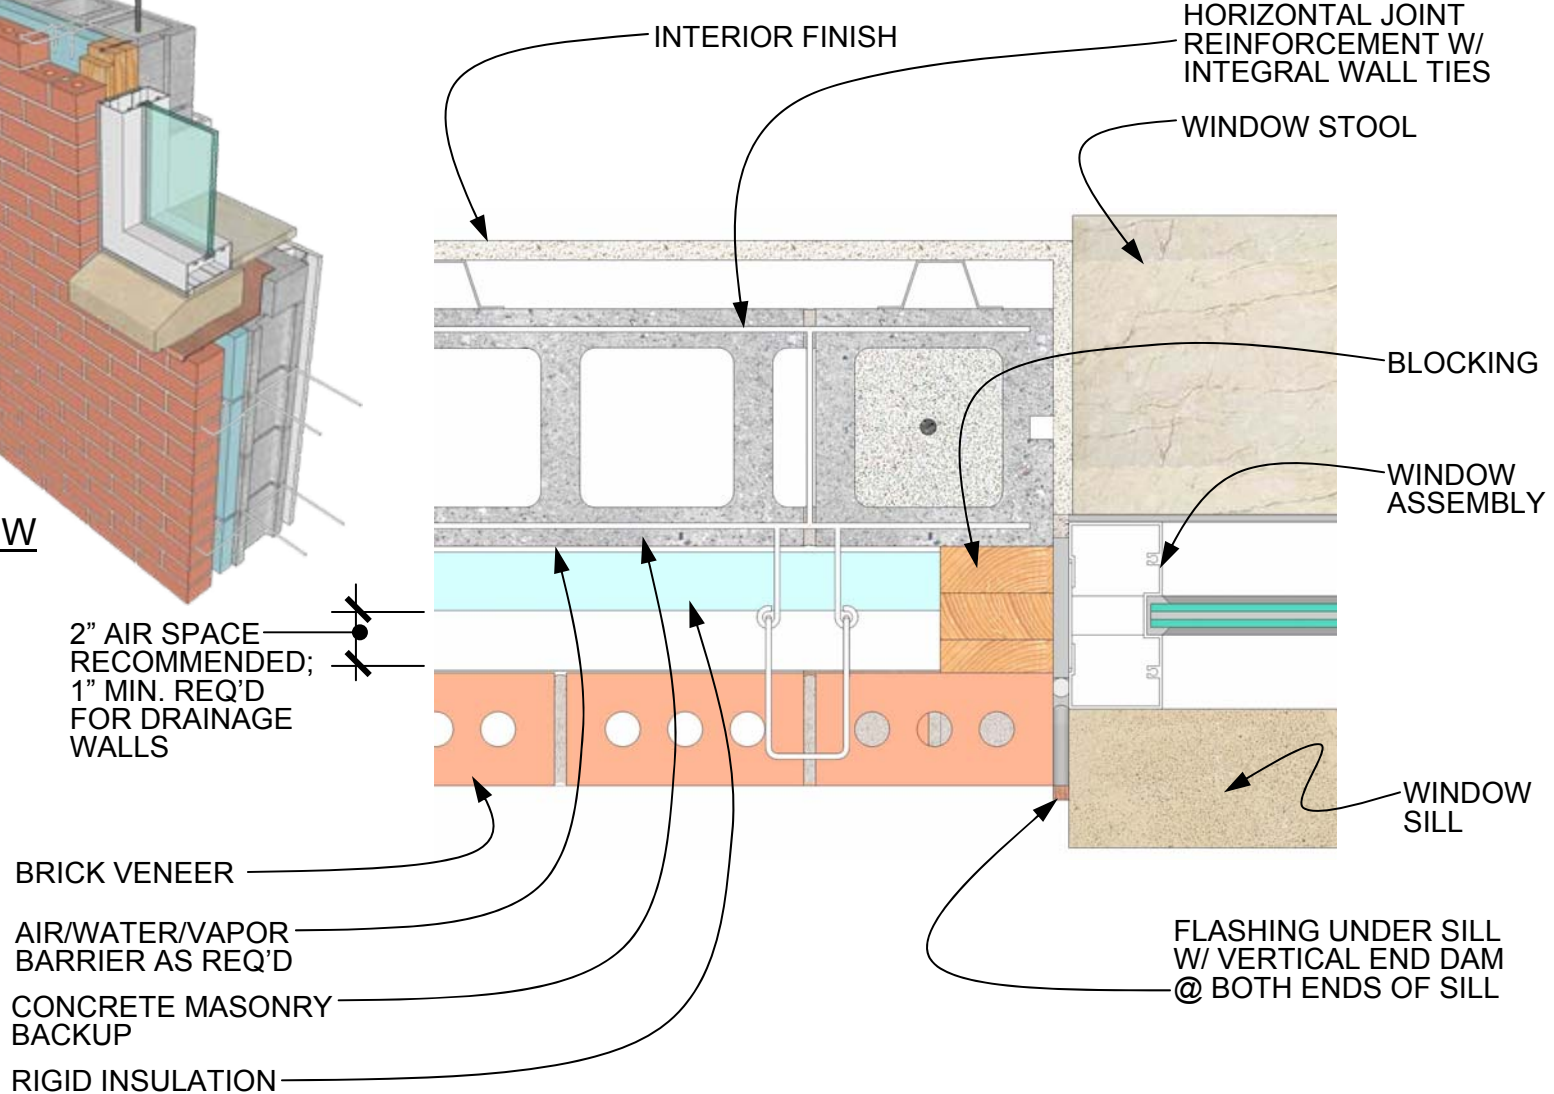

3D VIEW

WINDOW JAMB DETAIL

DETAIL 01.030.0502.2D REV. 02/19/08

800-IMI-0988 www.imiweb.org