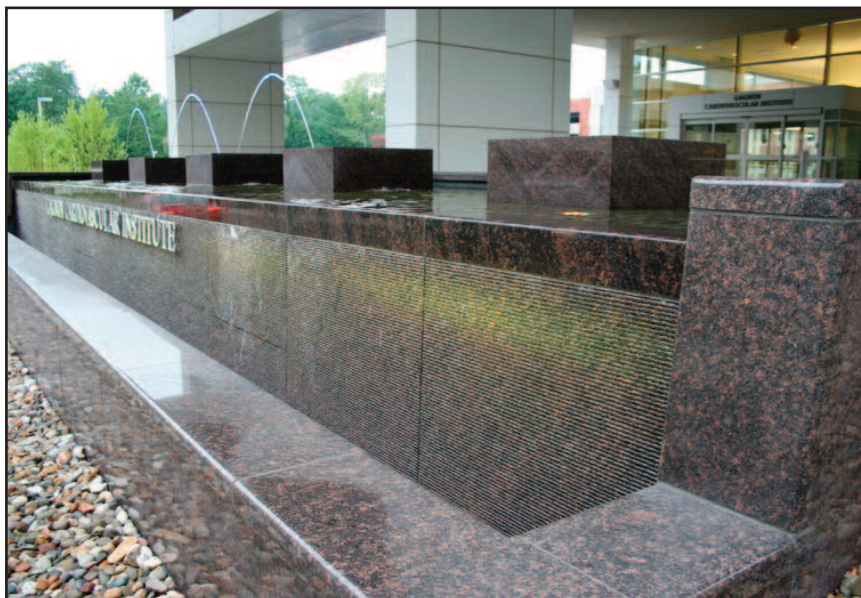

BEST IN CATEGORY

Tile/Marble/Terrazzo

Gagnon Cardiovascular Institute at Morristown Memorial Hospital Morristown, New Jersey

Project Team:

Morristown Memorial Hospital - Atlantic Health System

Buckl Architects

Francis Cauffman

Wm. Blanchard Company

Artisan Tile & Marble Company of New Jersey, Inc.

BAC Tile, Marble, Terrazzo Local 7 NY/NJ

American Olean

Dal Tile Corporation

Garden State Tile Distributors, Inc.

Marmo Enterprises

Trans Ceramica